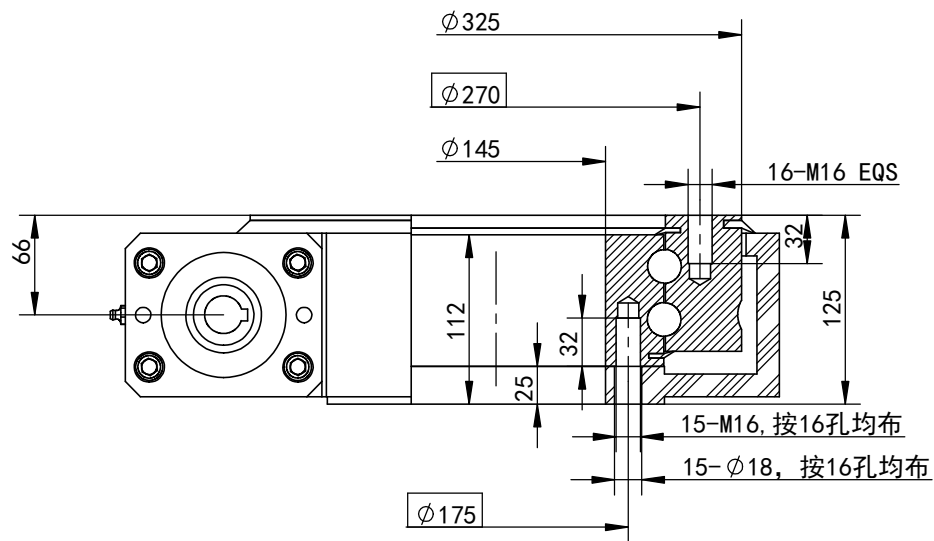

M	5
Z1	1
Z2	62
i	62.0
材质: 42CrMo Q+T	

输入端

REV	DATE	REVISER	DESCRIPTION			
DESIGNED BY	Lee	22.08.25		不二传动设备 (洛阳) 有限公司		
CHECKED BY	Bailey	22.08.25		www.U-Transmission.com		
APPROVED BY	Lane	22.08.25				
DRAWING REV	NO.	REV.A	WEIGHT	85kg	Title	回转式减速器
NON-STANDARD	NO.	xxxx	SACLE	1:3		
SYMBOLS ISO			SIZE	A3	Model No.	WZ-III-0223-25-1-62.0 -E-xxxx-A
			SHEET	1/1		