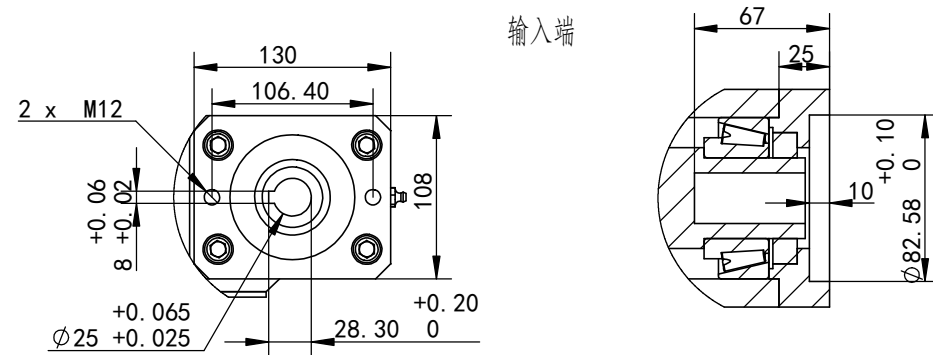

M	5
Z1	1
Z2	62
i	62.0
材质: 42CrMo Q+T	

输入端

REV	DATE	REVISER	DESCRIPTION			
DESIGNED BY	Lee	22.08.25		不二传动设备 (洛阳) 有限公司		
CHECKED BY	Bailey	22.08.25		www.U-Transmission.com		
APPROVED BY	Lane	22.08.25				
DRAWING REV	NO.	REV.A	WEIGHT	85kg	Title	回转式减速器
NON-STANDARD	NO.	xxxx	SACLE	1:3		
SYMBOLS ISO			SIZE	A3	Model No.	WZ-III-0223-25-1-62.0 -E-xxxx-A
			SHEET	1/1		